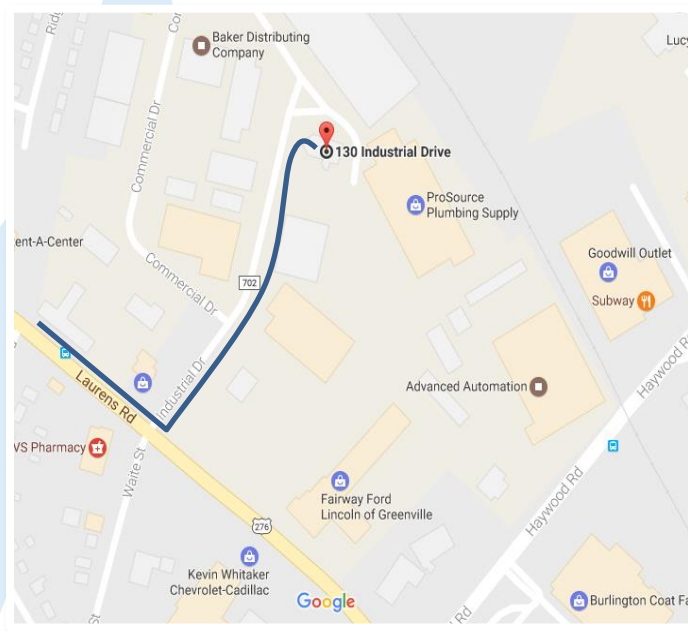

# DIRECTIONS TO THE PHOENIX CENTER'S LOTTIE BEAL GIBSON CENTER OF EXCELLENCE

*The new Center of Excellence is located at:*

**130 Industrial Drive Greenville, SC 29607**

From **Laurens Road** leaving Downtown, turn **LEFT** onto **Industrial Drive** (right before Fairway Ford Lincoln of Greenville). Go down the road less than a 1/4 of a mile.

Our office is on the **RIGHT**.